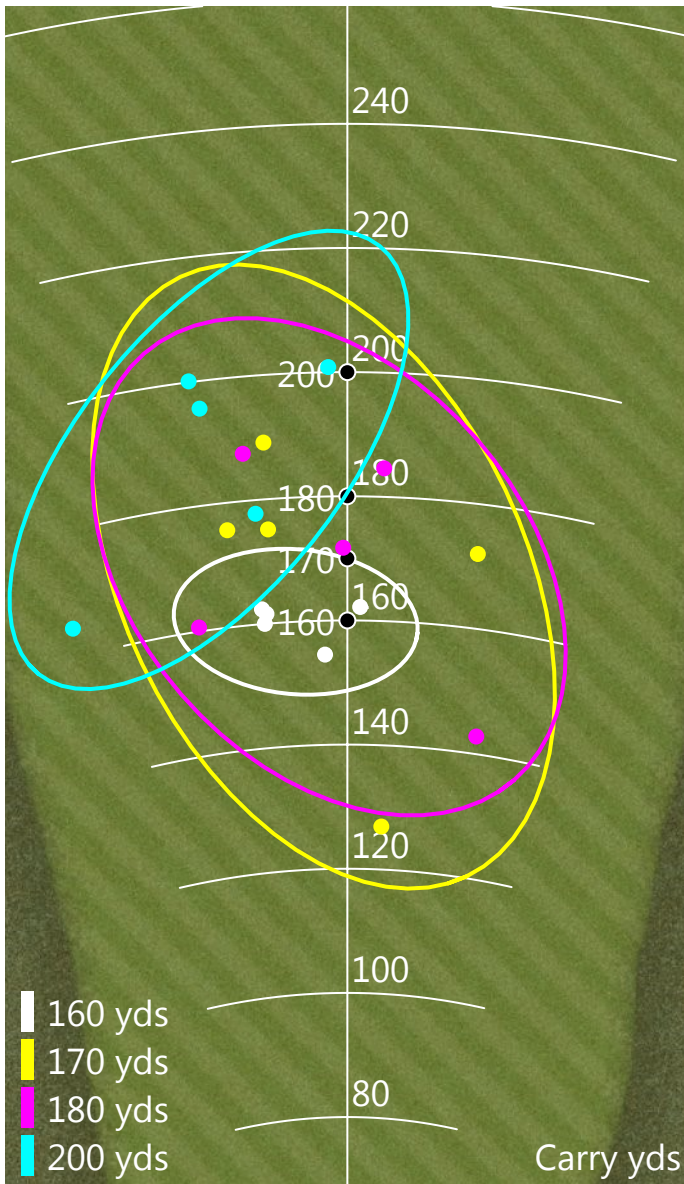

TrackMan Golf

Test Report

Dan Plan

Nov 25, 2013

Test: **long sticks**

Mode: **Outdoor**

Location: **riverside**

Temp: **55 °F**

Wind: **0**

In this report

Test Summary	01
Shot Details	02-05

Test Summary

Dan Plan | Nov 25, 2013

01

long sticks

5 shots at 160 yds
 5 shots at 180 yds
 5 shots at 200 yds
 5 shots at 170 yds
 in random order

TOTAL SCORE

TARGET	SCORE	FROM PIN ft	CARRY yds	TOTAL yds	SHOTS
160 yds	79	29.9	160.1	---	5
170 yds	46	72.6	167.8	---	5
180 yds	54	65.9	169.5	---	5
200 yds	50	84.6	187.8	---	5

Shot Details

Dan Plan | Nov 25, 2013

02

160 yds

STROKE NO	SCORE	CLUB SPEED mph	SMASH FAC.	BALL SPEED mph	LAUNCH ANG. deg	LAUNCH DIR. deg	SPIN RATE rpm	CARRY yds	SIDE ft	FROM PIN ft
1	97	85.6	1.43	122.4	9.4	-2.1	4974	162.2	6.2R	9.0
2	71	86.7	1.39	120.2	11.3	-4.5	5042	161.6	39.1L	39.2
3	70	86.6	1.34	116.0	13.7	-5.3	---	160.0	39.9L	39.9
4	69	88.5	1.36	120.3	10.5	-5.4	---	162.4	41.3L	41.6
5	88	89.6	1.31	117.6	8.4	-3.6	---	154.5	10.8L	19.7
Average	79	87.4	1.37	119.3	10.6	-4.2	5008	160.1	25.0L	29.9
<i>Consistency</i>	11	1.4	0.04	2.3	1.8	1.2	34	2.9	19.3R	13.2